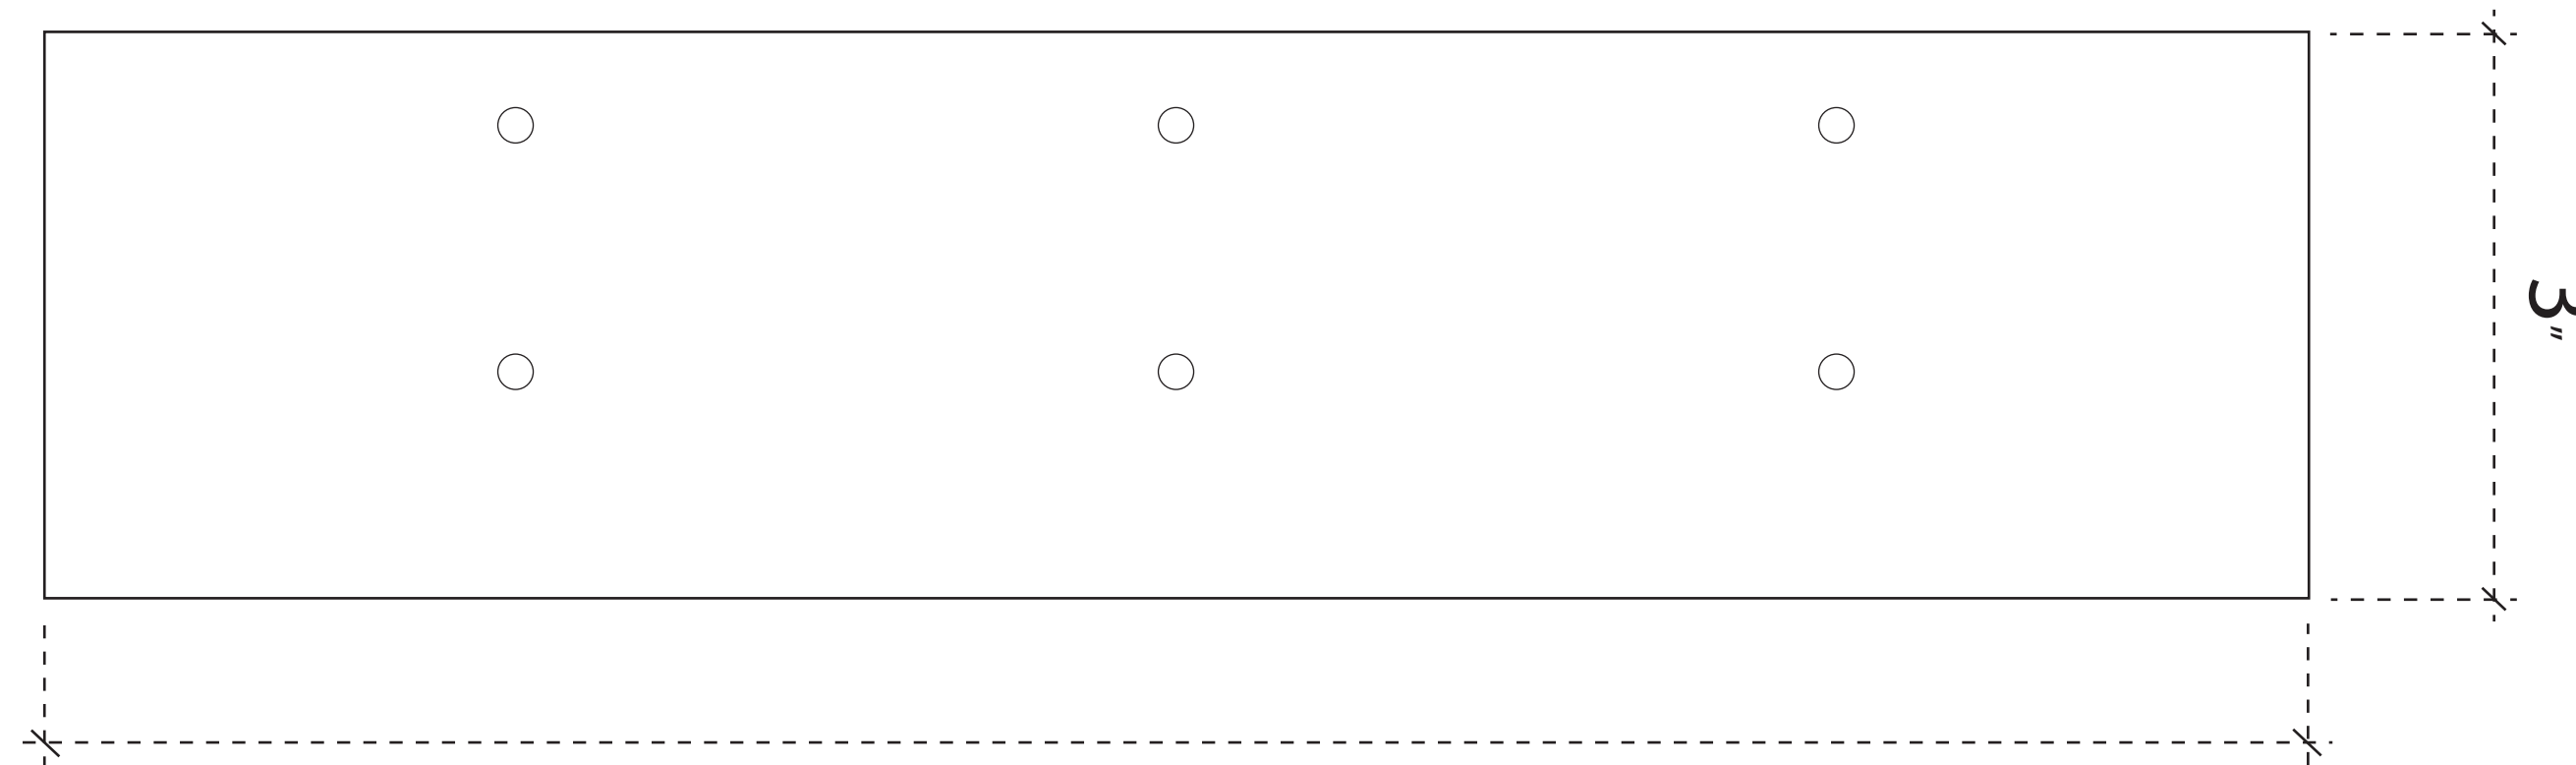

12"

TOP VIEW

12"

BACK VIEW

12"

FRONT VIEW

2 1/8"

SIDE VIEW

XTRA LARGE PLENUM BOX CEILING TILE SUPPORTS  
 NB-CTSELB  
 SCALE 1:1 / ALL MEASUREMENTS IN INCHES  
 NIGEL B DESIGN