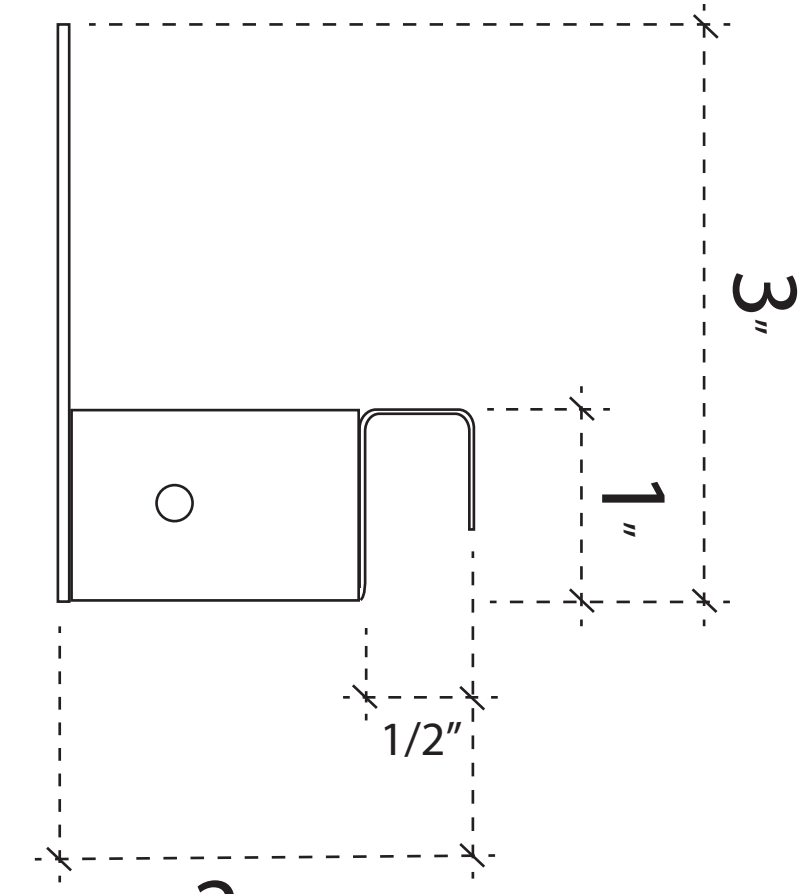

12"

TOP VIEW

12"

BACK VIEW

12"

FRONT VIEW

2 1/8"

SIDE VIEW

XTRA LARGE PLENUM BOX CEILING TILE SUPPORTS  
 NB-CTSELB  
 SCALE 1:1 / ALL MEASUREMENTS IN INCHES  
 NIGEL B DESIGN