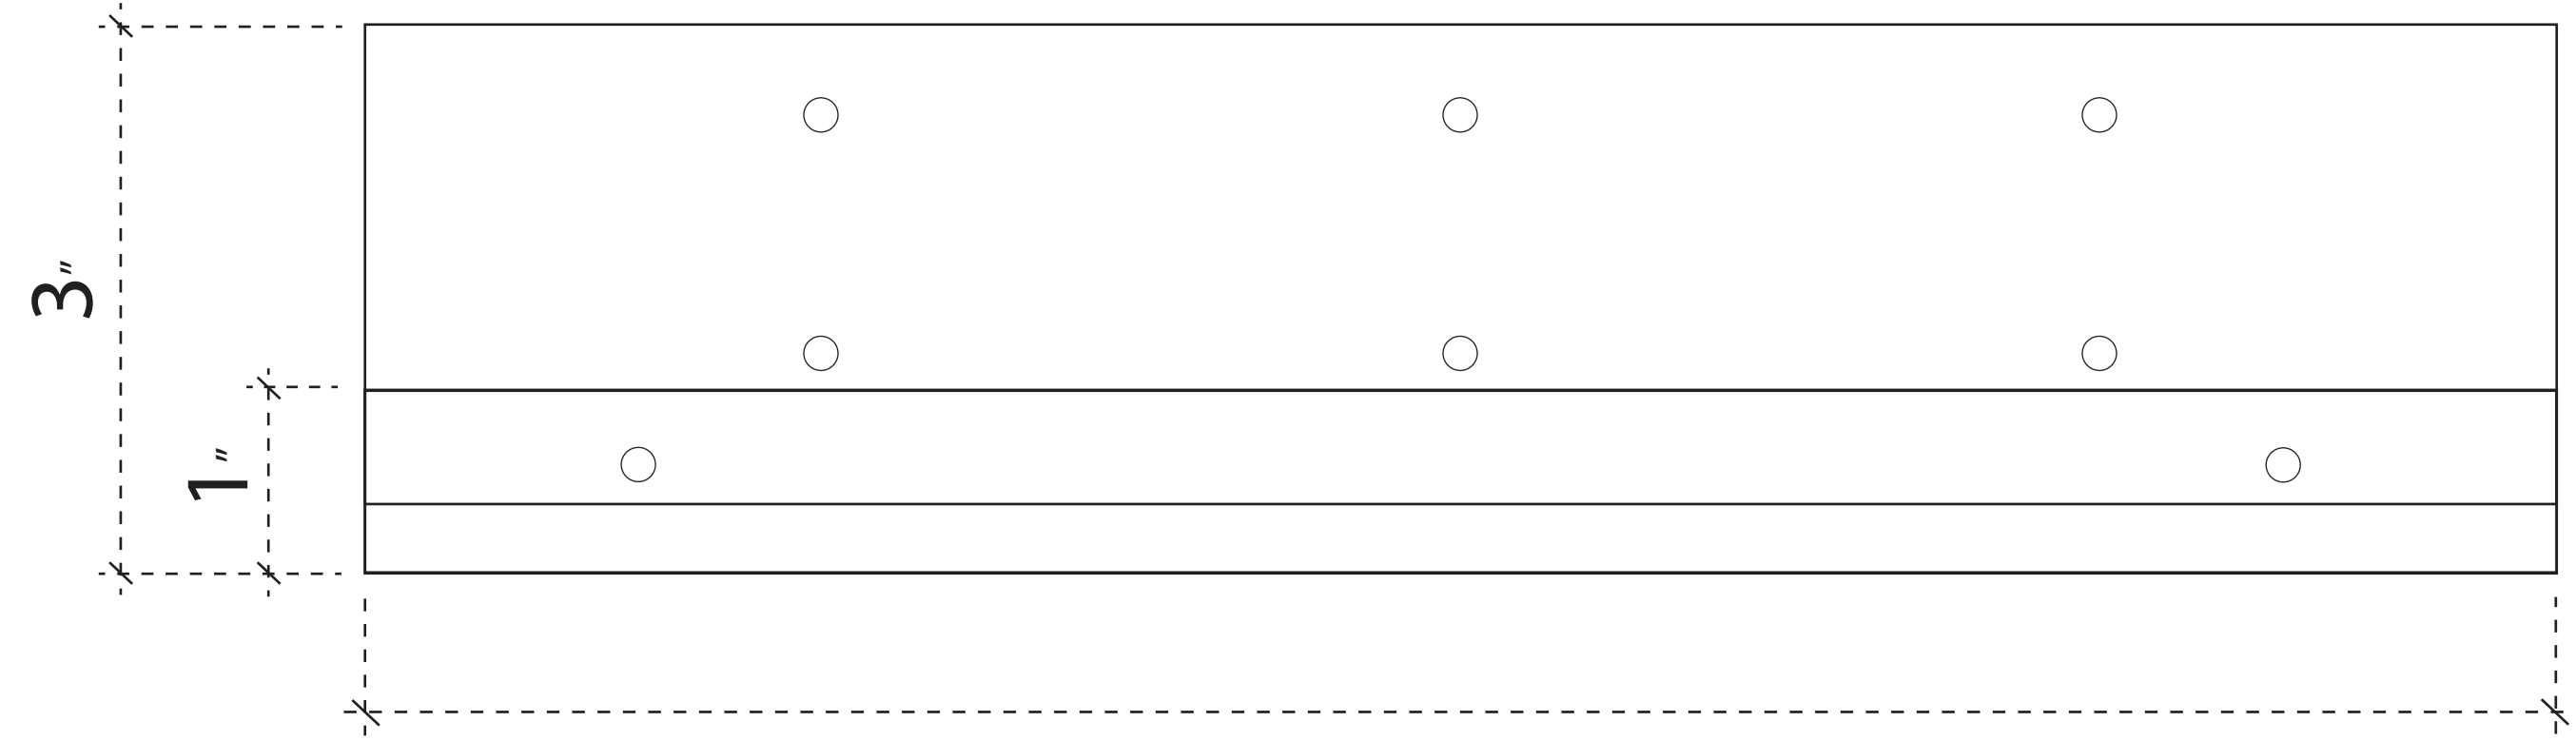

12"

TOP VIEW

12"

BACK VIEW

12"

FRONT VIEW

2 1/8"

SIDE VIEW

XTRA LARGE PLENUM BOX CEILING TILE SUPPORTS  
 NB-CTSELB  
 SCALE 1:1 / ALL MEASUREMENTS IN INCHES  
 NIGEL B DESIGN