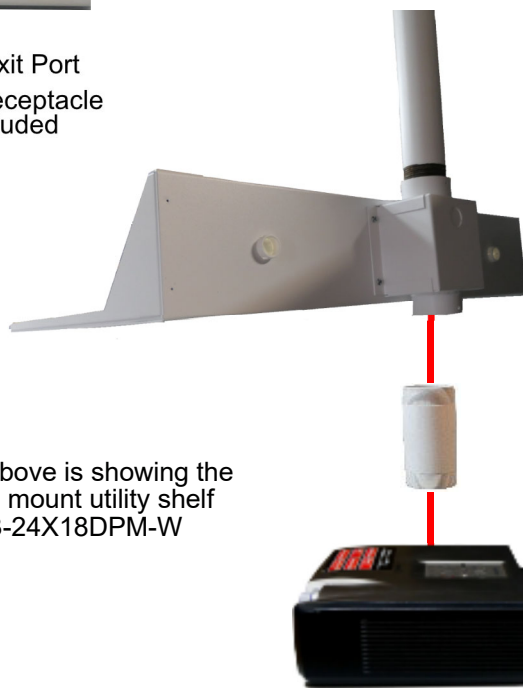

24" X 18" UTILITY SHELF

A Flexible Design with every inch of usable space, with a Data Entry/Exit Port and 2 AC power Receptacle Outlet included.

Data Entry/Exit Port
2 AC Power Receptacle
Outlets Included

Pole mount utility shelf
Part# NB-24X18PM-W

The picture above is showing the
double pole mount utility shelf
Part# NB-24X18DPM-W

PART #	DESCRIPTION	PRICE
NB-24X18PM-W	White Finish 24" X 18" Utility Shelf Pole Mount with Power Receptacle	\$254.95
NB-24X18DPM-W	White Finish 24" X 18" Utility Shelf Double Pole Mount with Power Receptacle	\$269.95