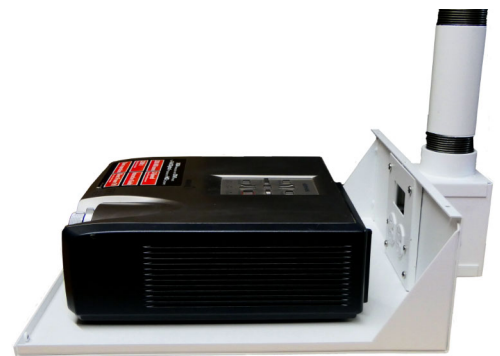

24" X 18" UTILITY SHELF

A Flexible Design with every inch of usable space, with a Data Entry/Exit Port and 2 AC power Receptacle Outlet included.

Data Entry/Exit Port
2 AC Power Receptacle
Outlets Included

Pole mount utility shelf
Part# NB-24X18PM-W

The picture above is showing the
double pole mount utility shelf
Part# NB-24X18DPM-W

PART #	DESCRIPTION	PRICE
NB-24X18PM-W	White Finish 24" X 18" Utility Shelf Pole Mount with Power Receptacle	\$254.95
NB-24X18DPM-W	White Finish 24" X 18" Utility Shelf Double Pole Mount with Power Receptacle	\$269.95