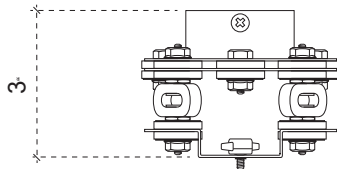

TOP VIEW

BOTTOM VIEW

SIDE VIEW

FRONT VIEW

ANTI-VIBRATION MULTI CAMERA ADAPTOR  
 BLACK FINISH (NB-UIM-MCA) / WHITE FINISH (NB-UIM-MCA-W)

SCALE 1:1 / ALL MEASUREMENTS IN INCHES  
 EDIT DATE: 02.23.2015

**Nigel B.**  
 DESIGN