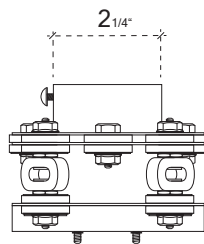

TOP VIEW

BOTTOM VIEW

SIDE VIEW

FRONT VIEW

ANTI-VIBRATION MULTI CAMERA ADAPTOR  
 BLACK FINISH (NB-UIM-MCA) / WHITE FINISH (NB-UIM-MCA-W)

SCALE 1:1 / ALL MEASUREMENTS IN INCHES  
 EDIT DATE: 02.23.2015

**Nigel B.**  
 DESIGN