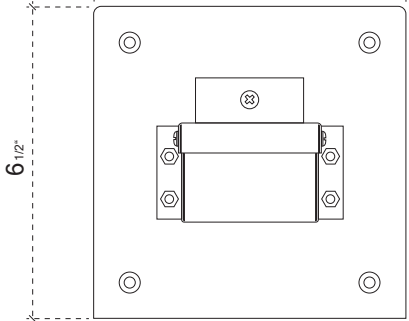

6 1/2"

FRONT VIEW