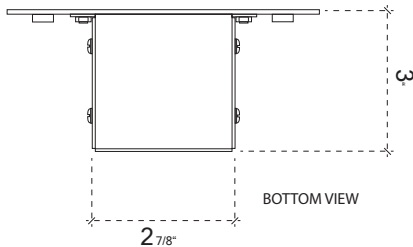

BOTTOM VIEW

2 7/8"

BACK PLATE WITH POLE MOUNT ADAPTOR
BLACK FINISH (NB-PMA) / WHITE FINISH (NB-PMA-W)

Ni:calB
DESIGN