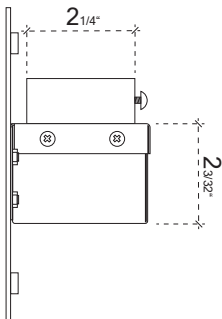

2 1/4"

SIDE VIEW