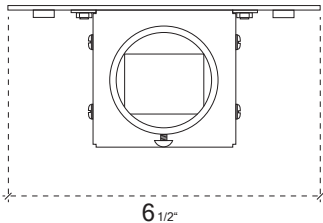

TOP VIEW

6 1/2"

3"