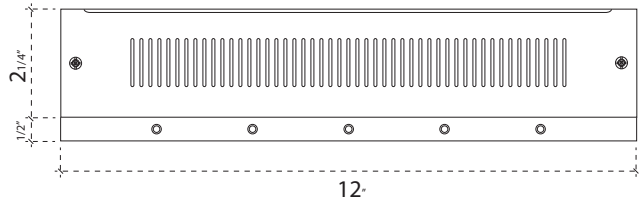

FRONT VIEW w/ LIP