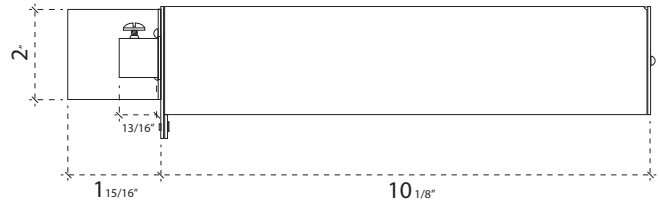

SIDE VIEW w/ LIP

POLE MOUNT PLATFORM ENCLOSURE
WHITE FINISH (NB-PE)

Nigel B
DESIGN