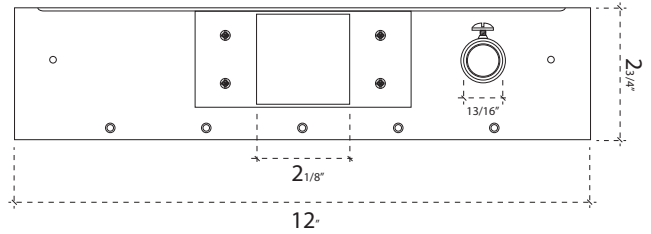

BACK VIEW w/ LIP