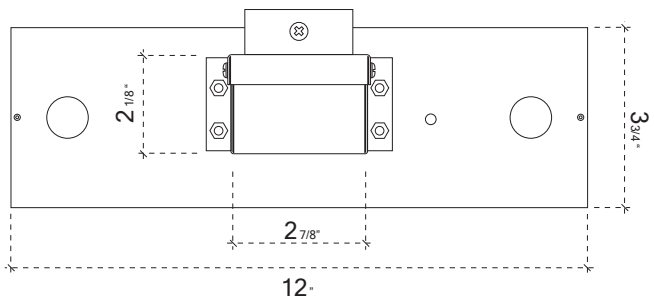

TOP VIEW

BACK VIEW

FRONT VIEW

SIDE VIEW

JUNIOR PLENUM EQUIPMENT ENCLOSURE W/ POLE MOUNT FITTING - BLACK FINISH (NB-JEE-PM)	
SCALE 1/4" / ALL MEASUREMENTS IN INCHES EDIT DATE: 02.24.2015	