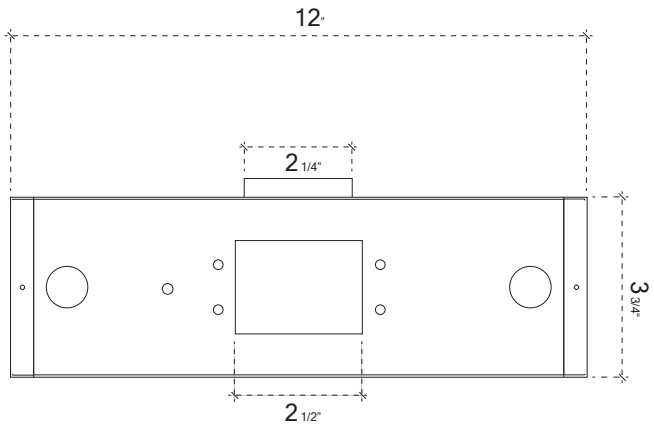

TOP VIEW

BACK VIEW

FRONT VIEW

SIDE VIEW

JUNIOR PLENUM EQUIPMENT ENCLOSURE W/ POLE MOUNT FITTING - BLACK FINISH (NB-JEE-PM)	
SCALE 1/4" / ALL MEASUREMENTS IN INCHES EDIT DATE: 02.24.2015	