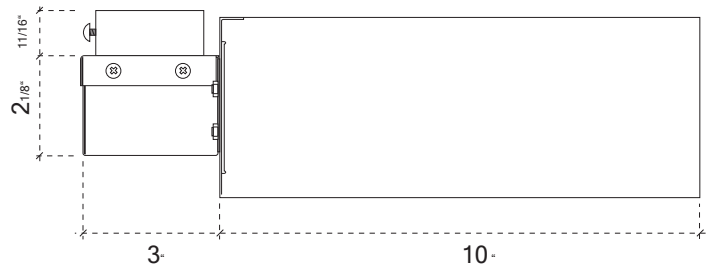

TOP VIEW

BACK VIEW

FRONT VIEW

SIDE VIEW

JUNIOR PLENUM EQUIPMENT ENCLOSURE W/ POLE MOUNT FITTING - BLACK FINISH (NB-JEE-PM)	
SCALE 1/4" / ALL MEASUREMENTS IN INCHES EDIT DATE: 02.24.2015	