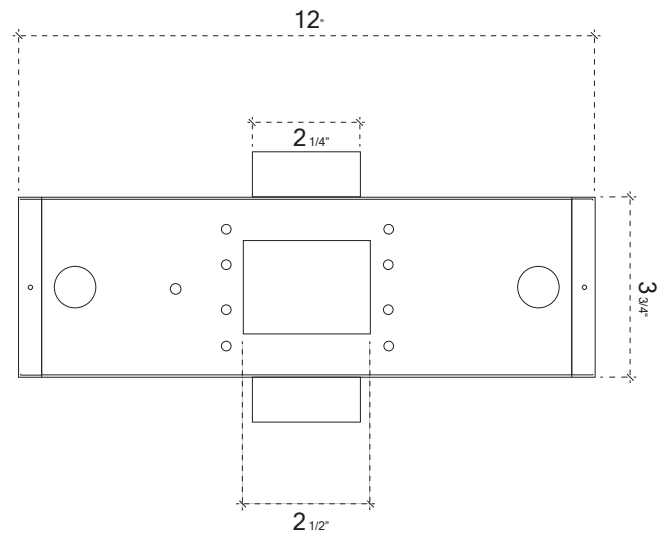

TOP VIEW

BACK VIEW

FRONT VIEW

SIDE VIEW

JUNIOR PLENUM EQUIPMENT ENCLOSURE W/ DOUBLE POLE MOUNT FITTING - BLACK FINISH (NB-JEE-DPM)	
SCALE 1/4" / ALL MEASUREMENTS IN INCHES EDIT DATE: 02.24.2015	