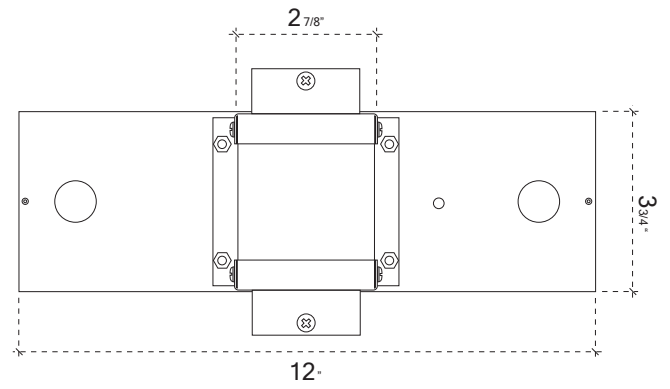

TOP VIEW

BACK VIEW

FRONT VIEW

SIDE VIEW

JUNIOR PLENUM EQUIPMENT ENCLOSURE W/ DOUBLE POLE MOUNT FITTING - BLACK FINISH (NB-JEE-DPM)	
SCALE 1/4" / ALL MEASUREMENTS IN INCHES EDIT DATE: 02.24.2015	