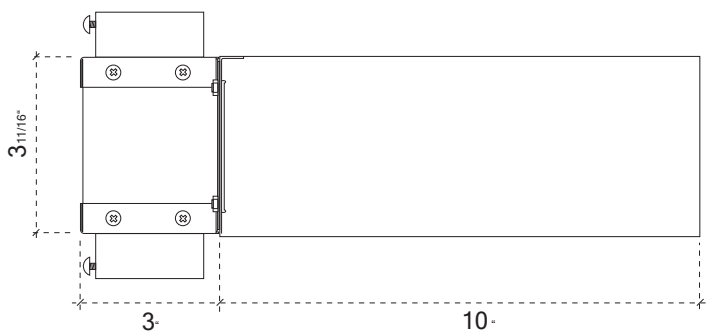

TOP VIEW

BACK VIEW

FRONT VIEW

SIDE VIEW

JUNIOR PLENUM EQUIPMENT ENCLOSURE W/ DOUBLE POLE MOUNT FITTING - BLACK FINISH (NB-JEE-DPM)	
SCALE 1/4" / ALL MEASUREMENTS IN INCHES EDIT DATE: 02.24.2015	