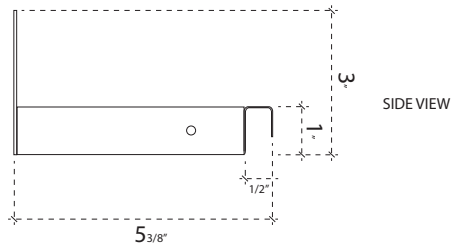

TOP VIEW

BACK VIEW

FRONT VIEW

SIDE VIEW

CEILING TILE SUPPORTS WHITE FINISH (NB-CTSSPB)	
SCALE 1:4 / ALL MEASUREMENTS IN INCHES EDIT DATE : 02.24.2015	