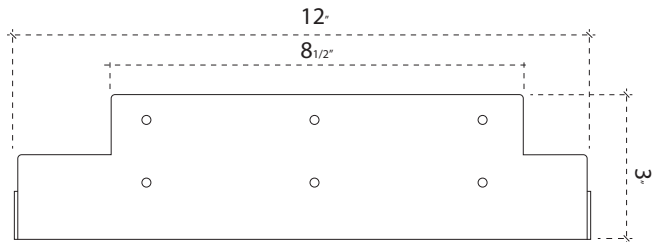

TOP VIEW

BACK VIEW

FRONT VIEW

SIDE VIEW

CEILING TILE SUPPORTS WHITE FINISH (NB-CTSSPB)	
SCALE 1:4 / ALL MEASUREMENTS IN INCHES EDIT DATE : 02.24.2015	