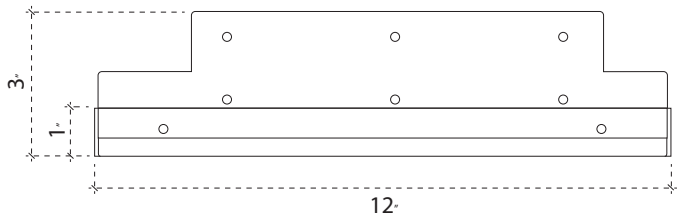

TOP VIEW

BACK VIEW

FRONT VIEW

SIDE VIEW

CEILING TILE SUPPORTS WHITE FINISH (NB-CTSSPB)	
SCALE 1:4 / ALL MEASUREMENTS IN INCHES EDIT DATE : 02.24.2015	