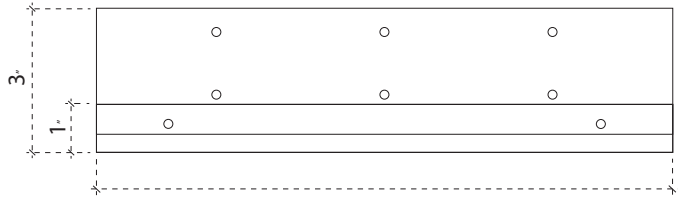

12"
TOP VIEW

12"
BACK VIEW

12"
FRONT VIEW

2 1/8"
SIDE VIEW

CEILING TILE SUPPORTS FOR EXTRA SIZE WHITE FINISH (NB-CTSELB)	
SCALE 1/4 / ALL MEASUREMENTS IN INCHES EDIT DATE : 02.24.2015	