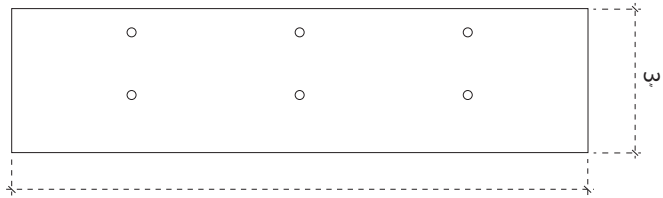

12"
TOP VIEW

12"
BACK VIEW

12"
FRONT VIEW

2 1/8"
SIDE VIEW

CEILING TILE SUPPORTS FOR EXTRA SIZE WHITE FINISH (NB-CTSELB)	
SCALE 1/4 / ALL MEASUREMENTS IN INCHES EDIT DATE : 02.24.2015	