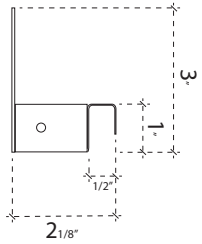

12"
TOP VIEW

12"
BACK VIEW

12"
FRONT VIEW

2 1/8"
SIDE VIEW

CEILING TILE SUPPORTS FOR EXTRA SIZE WHITE FINISH (NB-CTSELB)	
SCALE 1/4 / ALL MEASUREMENTS IN INCHES EDIT DATE : 02.24.2015	