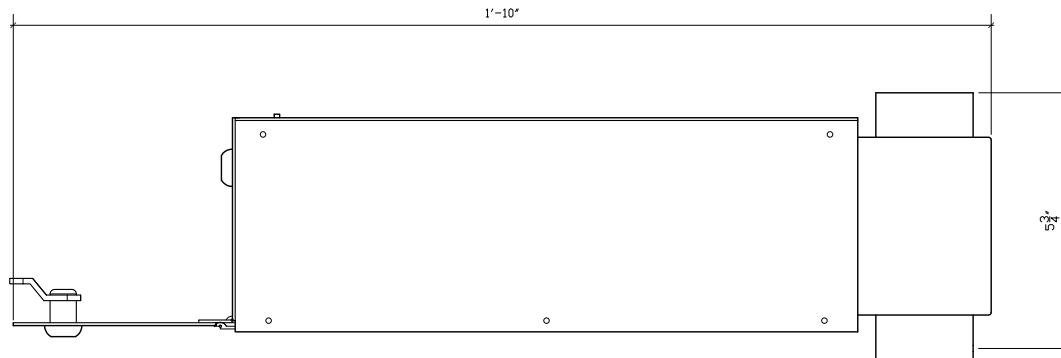

BACK VIEW

SIDE VIEW

DATE: 08/11/2011		TIME: 10:00 AM		DRAWN BY: NBD		CHECKED BY: NBD		SCALE: 1:1		SHEET NO: 1		TOTAL SHEETS: 1	
<p><b>NB-2RUPM</b></p> <p>Rack Mount Plenum Box Pole Mount Version</p> <p>Nigel B Design Inc. AD</p>													