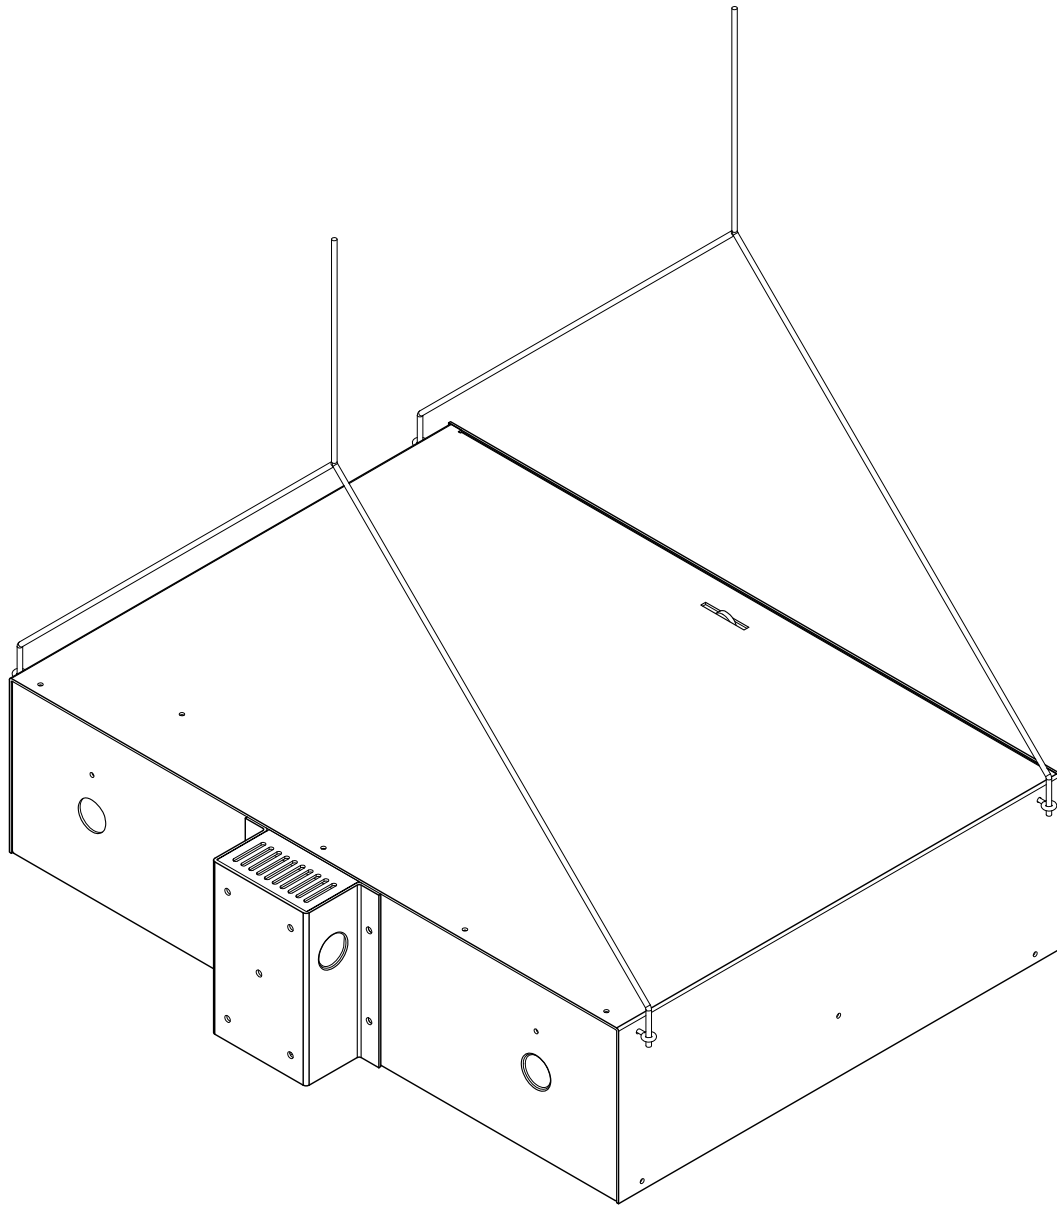

ISOMETRIC VIEW

DATE	BY	CHKD	APP'D	SCALE
11/11/11	AD			
NB-2RUPB Rack Mount Plenum Box Hanging Version Nigel B Design Inc.				AD

ISOMETRIC VIEW

MULTI-VIEW DRAWING		DATE		SCALE	
DRAWN BY		DATE		SCALE	
CHECKED BY		DATE		SCALE	
APPROVED BY		DATE		SCALE	
PART NO.		REV.		TITLE	
NB-2RUPB		1		Rack Mount Plenum Box	
				Hanging Version	
				Nigel B. Design	
				AD	
				DATE	
				SCALE	