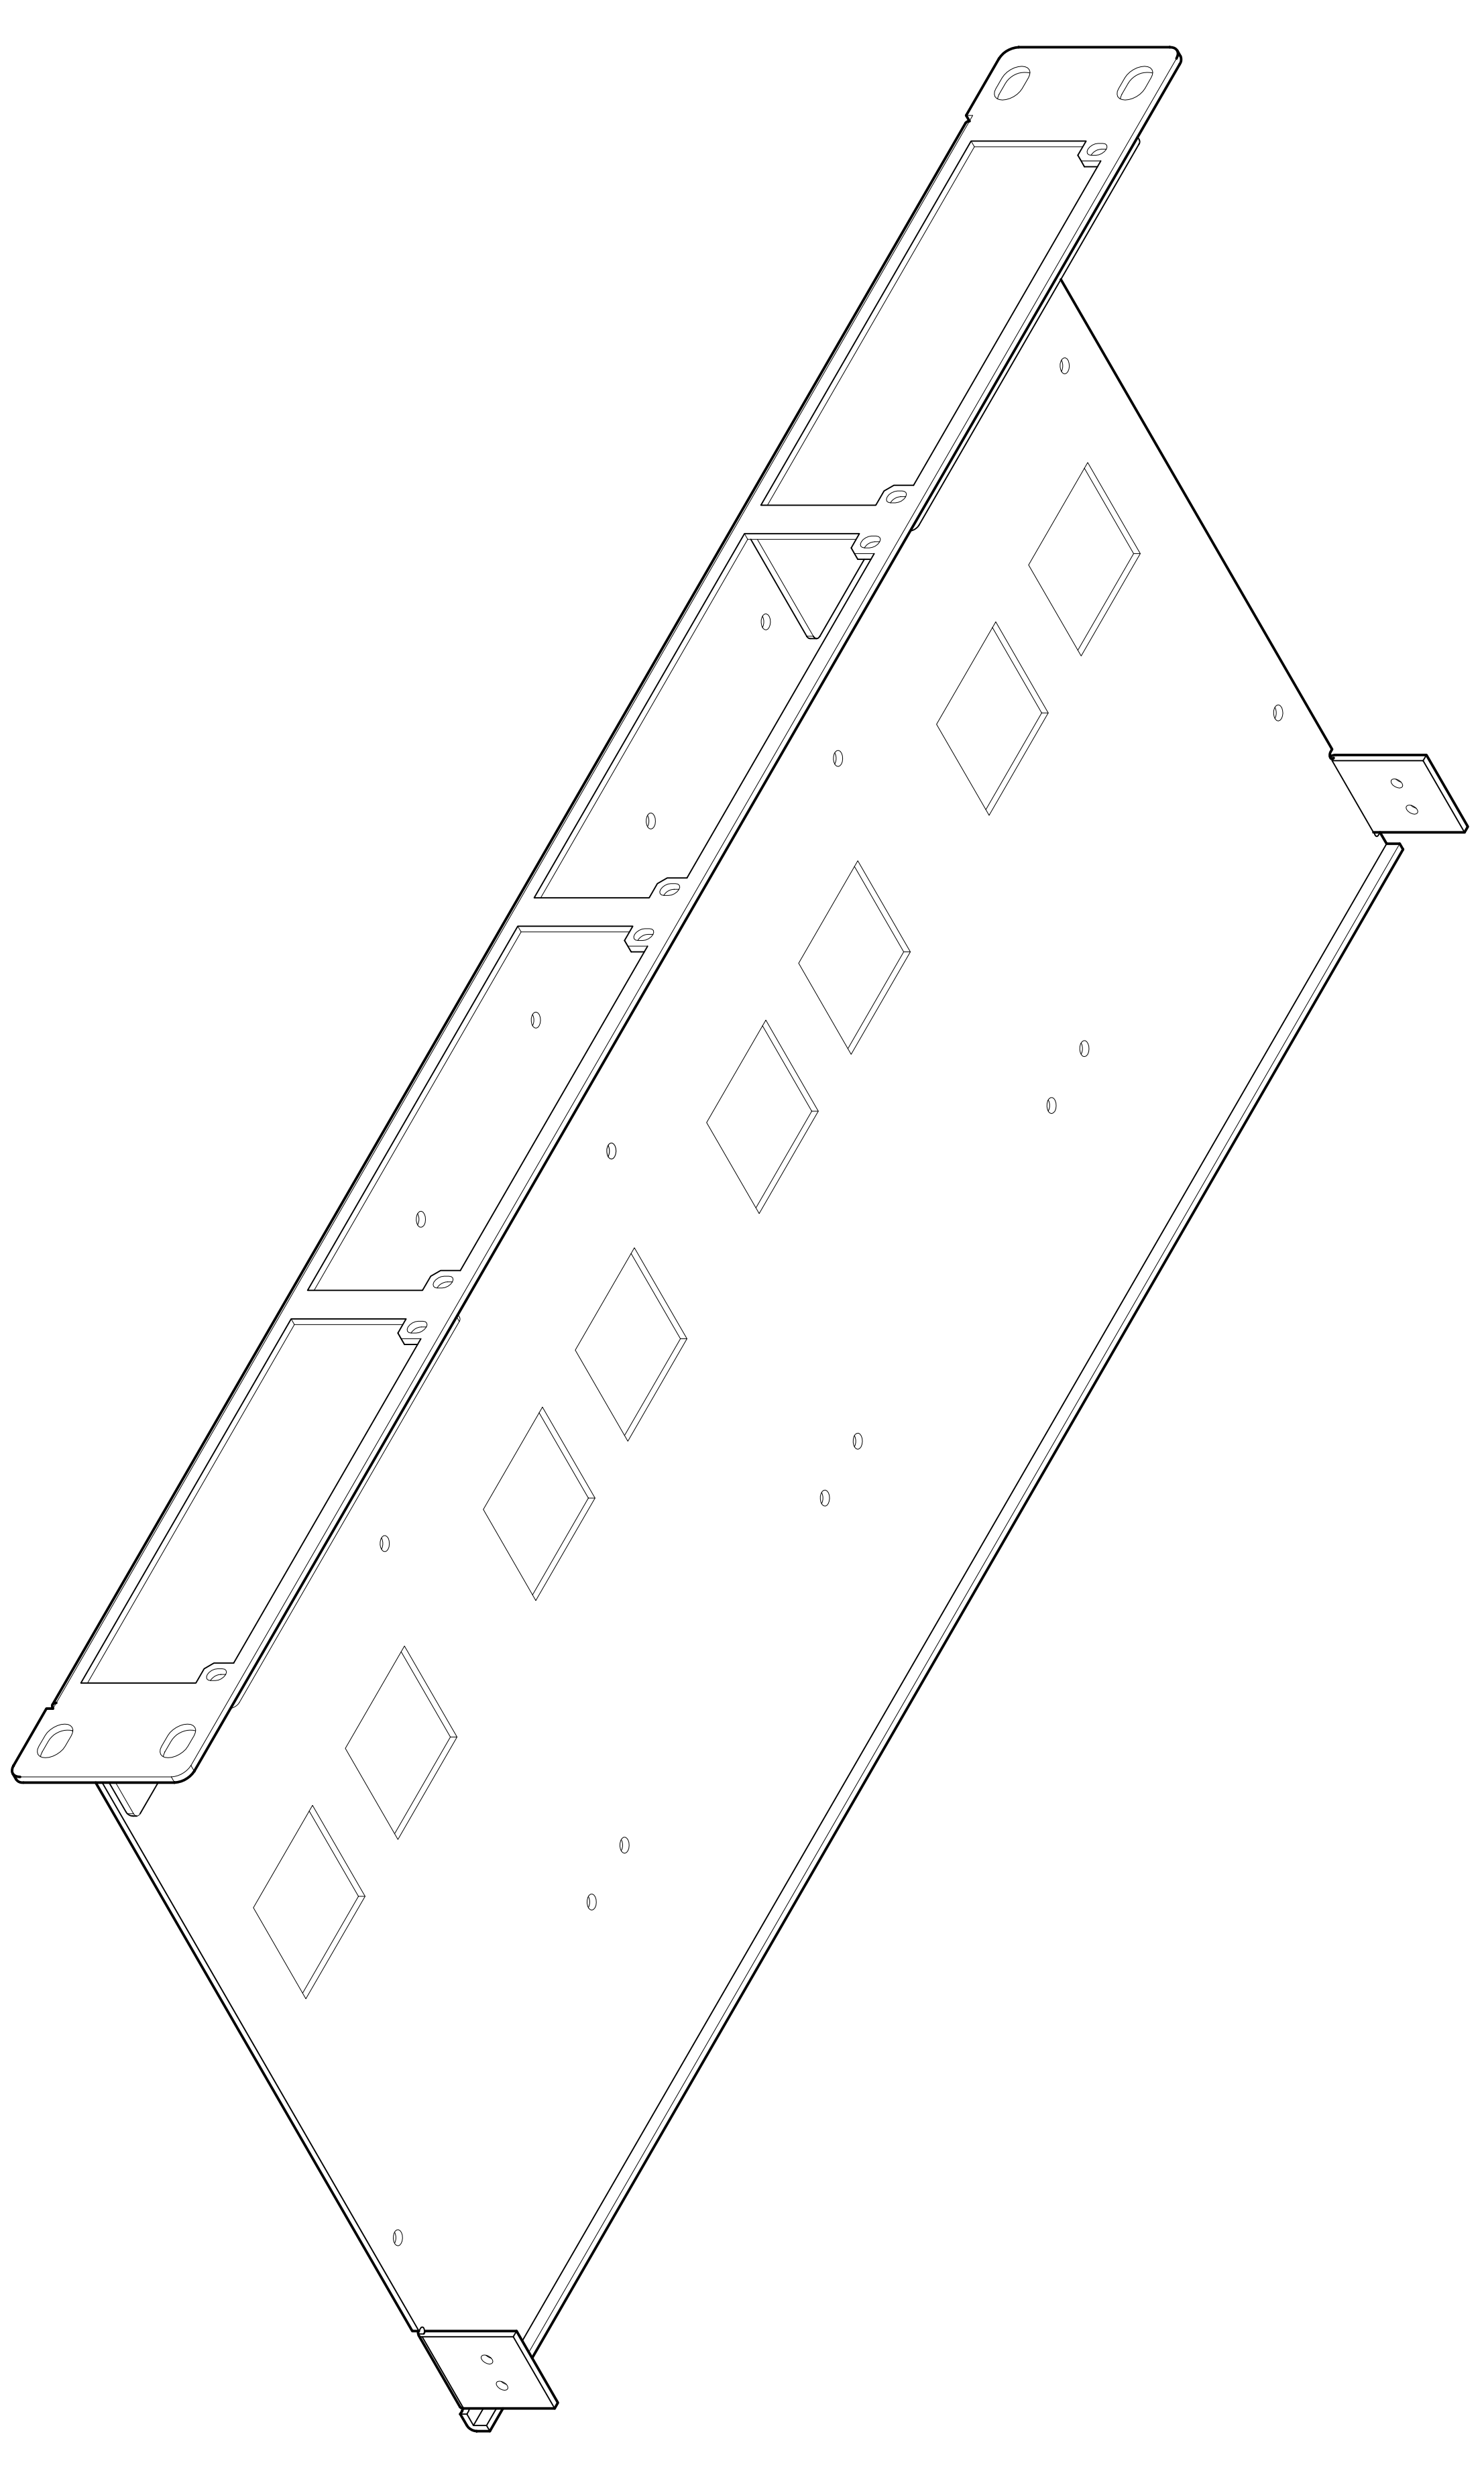

TOP VIEW

FRONT VIEW

ISOMETRIC VIEW

SIDE VIEW

PART INFORMATION		PART NUMBER		REVISED	
NO.	DESCRIPTION	DATE	BY	DATE	BY
1	Rock Frame Shelf				
2					
3					
4					
5					
6					
7					
8					
9					
10					
11					
12					
13					
14					
15					
16					
17					
18					
19					
20					
21					
22					
23					
24					
25					
26					
27					
28					
29					
30					

PART NUMBER: NB-1SHE  
 TITLE: Rock Frame Shelf  
 DRAWN BY: Nigel B Design Inc.  
 DATE: 1/20